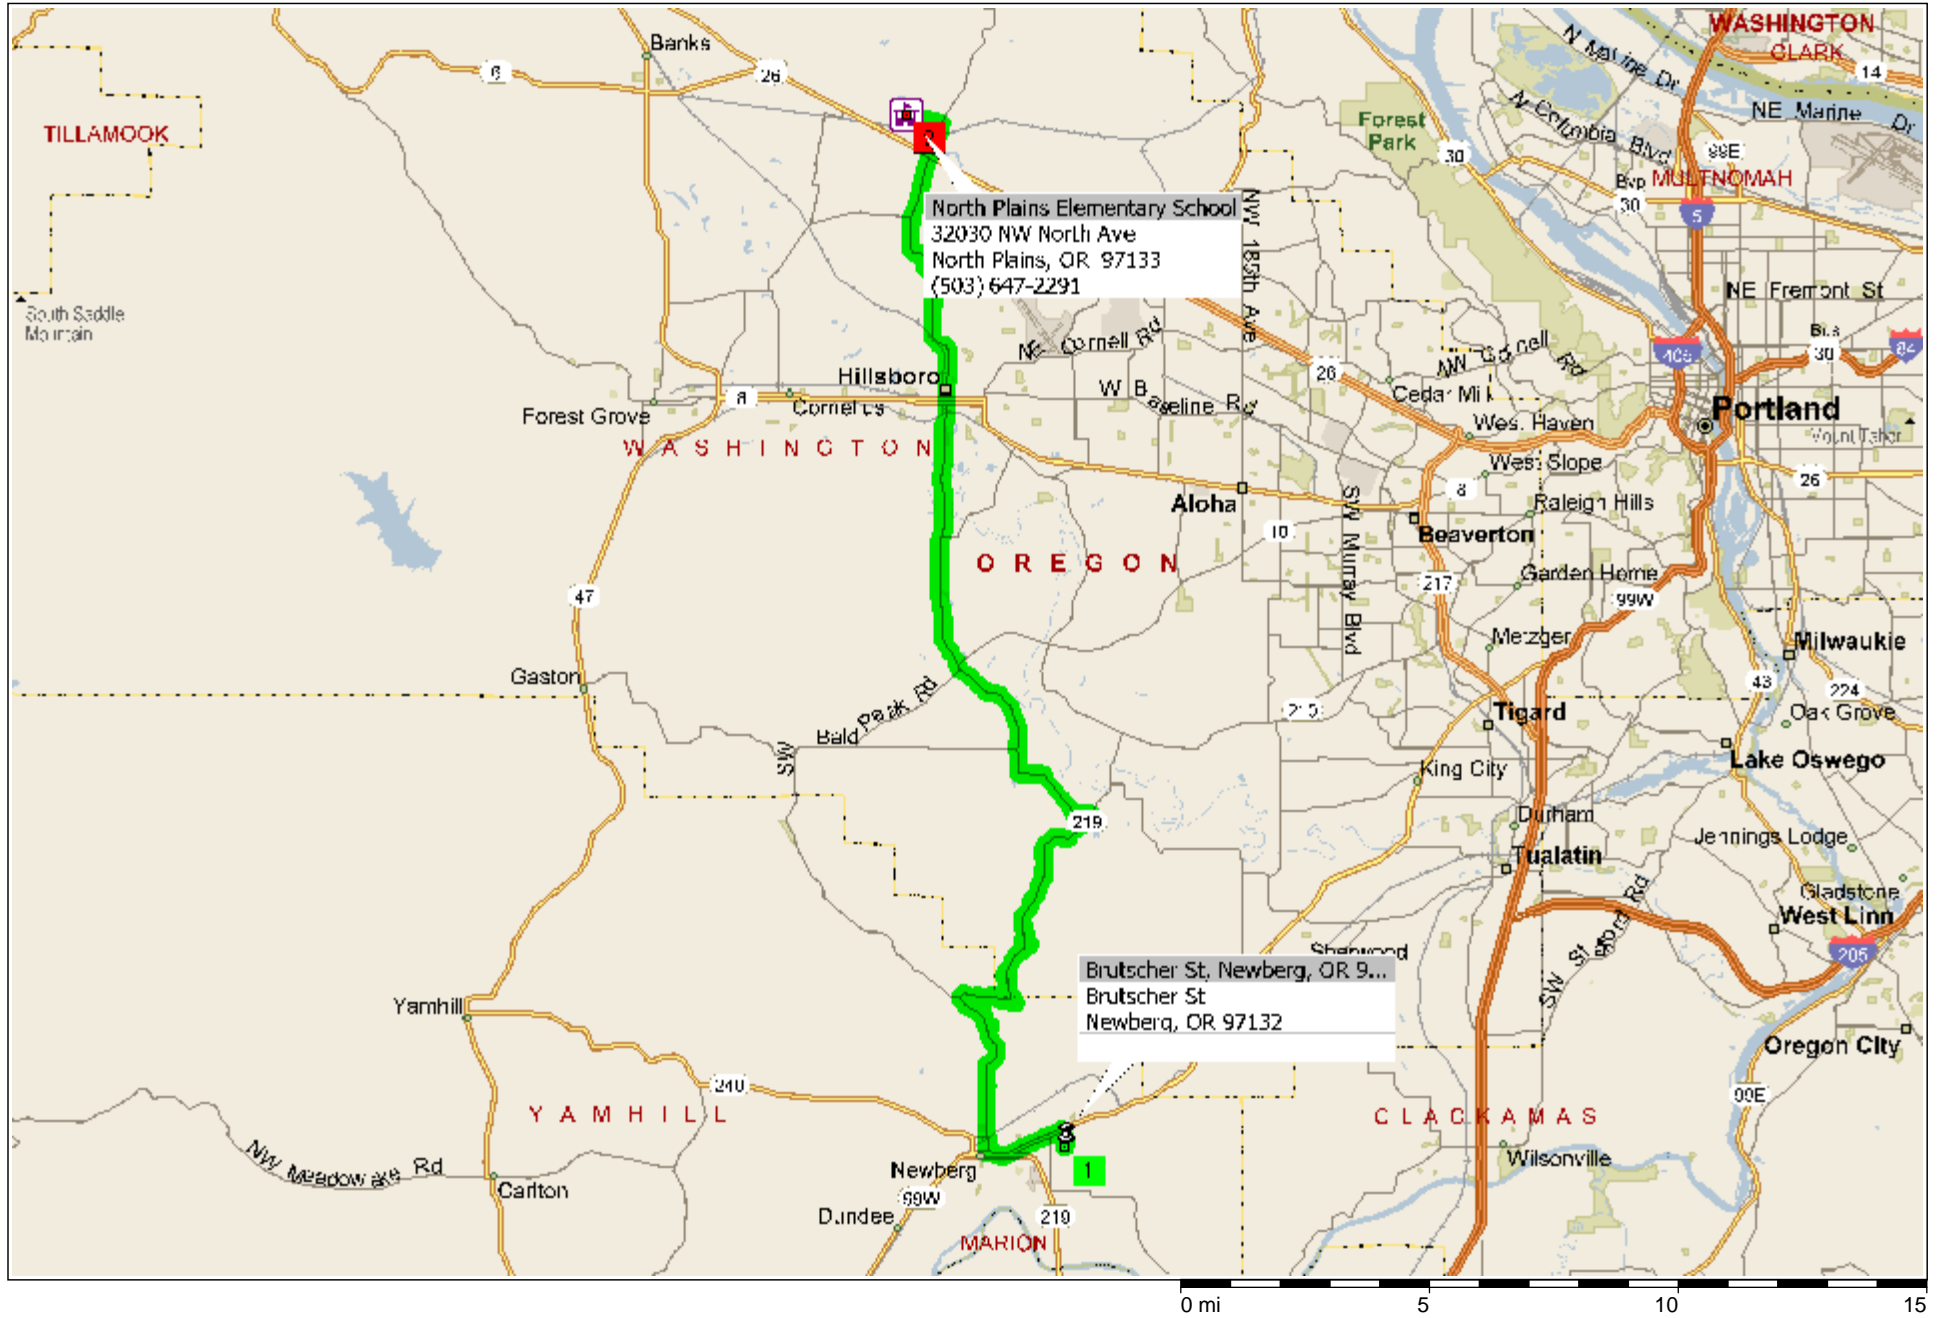

# Brutscher St, Newberg, OR 97132 to North Plains Elementary School

28.9 miles; 38 minutes

9:00 AM	0.0 mi	<b>1</b> Depart Brutscher St, Newberg, OR 97132 [Brutscher St, Newberg, OR 97132] on Brutscher St (North) for 0.4 mi
9:00 AM	0.4 mi	Turn LEFT (West) onto SR-99W [SW Pacific Hwy W] for 1.1 mi
9:03 AM	1.5 mi	Keep STRAIGHT onto SR-219 [SR-99W] for 0.5 mi
9:04 AM	2.0 mi	Turn RIGHT (North) onto SR-219 [N College St] for 2.2 mi
9:07 AM	4.2 mi	Bear LEFT (North) onto SR-219 [NE Hillsboro Hwy] for 2.9 mi
9:10 AM	7.2 mi	Keep STRAIGHT onto SR-219 [SW Hillsboro Hwy] for 4.9 mi
9:15 AM	12.1 mi	Turn LEFT to stay on SR-219 [SW Hillsboro Hwy] for 9.5 mi
9:25 AM	21.6 mi	Bear RIGHT (North) onto SR-219 [S 1st Ave] for 0.5 mi
9:26 AM	22.1 mi	Road name changes to (S) 1st Ave for 1.0 mi
9:28 AM	23.1 mi	Road name changes to NW Glencoe Rd for 5.0 mi
9:37 AM	28.1 mi	Turn LEFT (North-West) onto NW North Ave for 0.7 mi
9:38 AM	28.9 mi	<b>2</b> Arrive North Plains Elementary School [32030 NW North Ave, North Plains, OR 97133, (503) 647-2291]

# Brutscher St, Newberg, OR 97132 to North Plains Elementary School