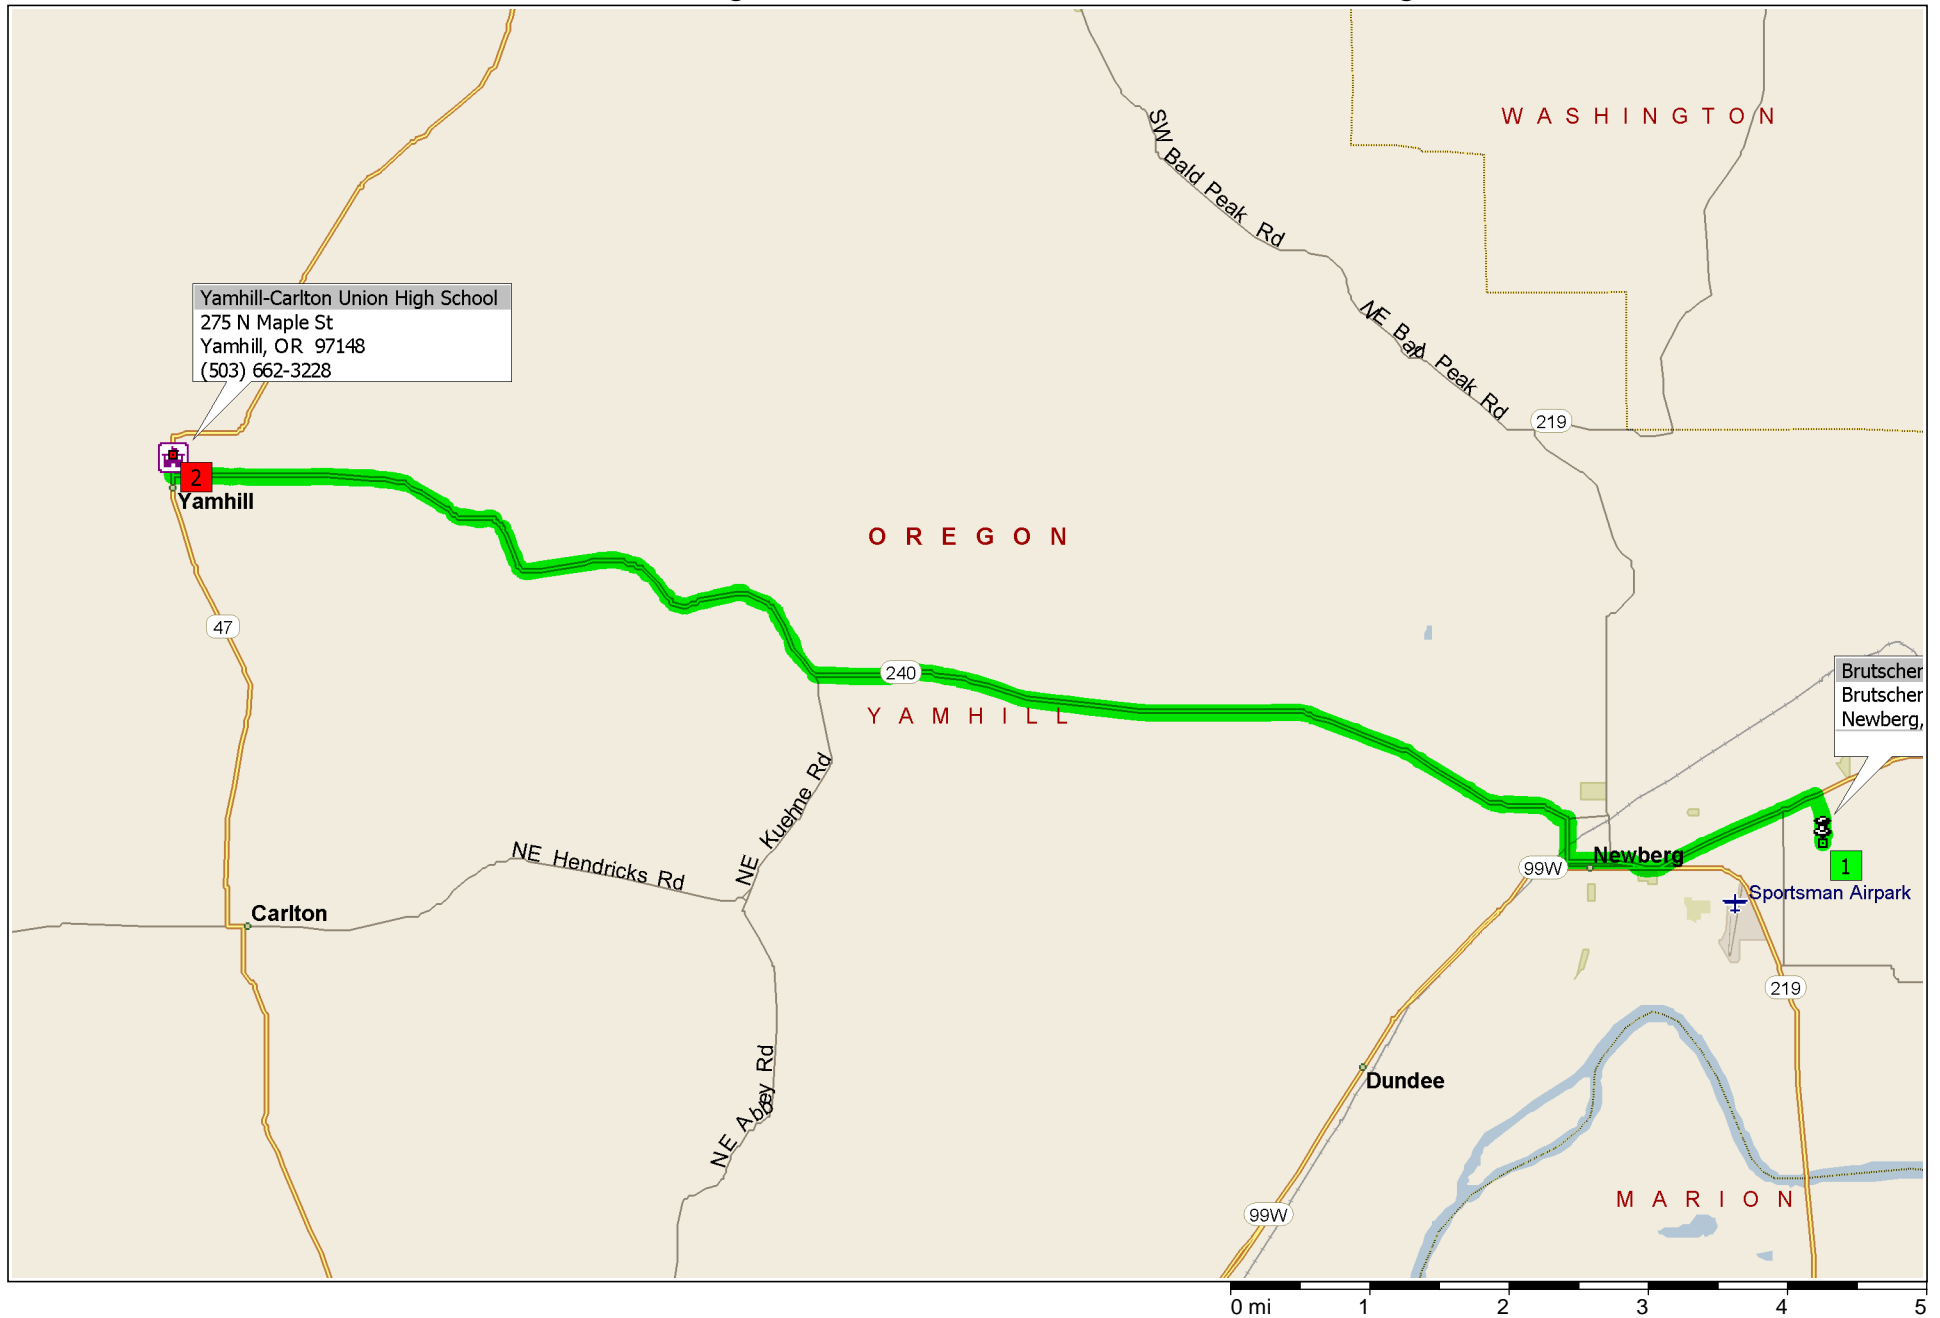

Brutscher St, Newberg, OR 97132 to Yamhill-Carlton Union High School

13.9 miles; 20 minutes

9:00 AM	0.0 mi	1 Depart Brutscher St, Newberg, OR 97132 [Brutscher St, Newberg, OR 97132] on Brutscher St (North) for 0.4 mi
9:00 AM	0.4 mi	Turn LEFT (West) onto SR-99W [SW Pacific Hwy W] for 1.1 mi
9:03 AM	1.5 mi	Keep STRAIGHT onto SR-219 [SR-99W] for 0.5 mi
9:04 AM	2.0 mi	Keep STRAIGHT onto SR-99W [E Hancock St] for 0.3 mi
9:05 AM	2.3 mi	Turn RIGHT (North) onto SR-240 [N Main St] for 11.4 mi
9:20 AM	13.8 mi	Turn RIGHT (North) onto SR-47 [N Maple St] for 0.2 mi
9:20 AM	13.9 mi	2 Arrive Yamhill-Carlton Union High School [275 N Maple St, Yamhill, OR 97148, (503) 662-3228]

Brutscher St, Newberg, OR 97132 to Yamhill-Carlton Union High School

Brutscher St, Newberg, OR 97132 to Yamhill-Carlton Union High School